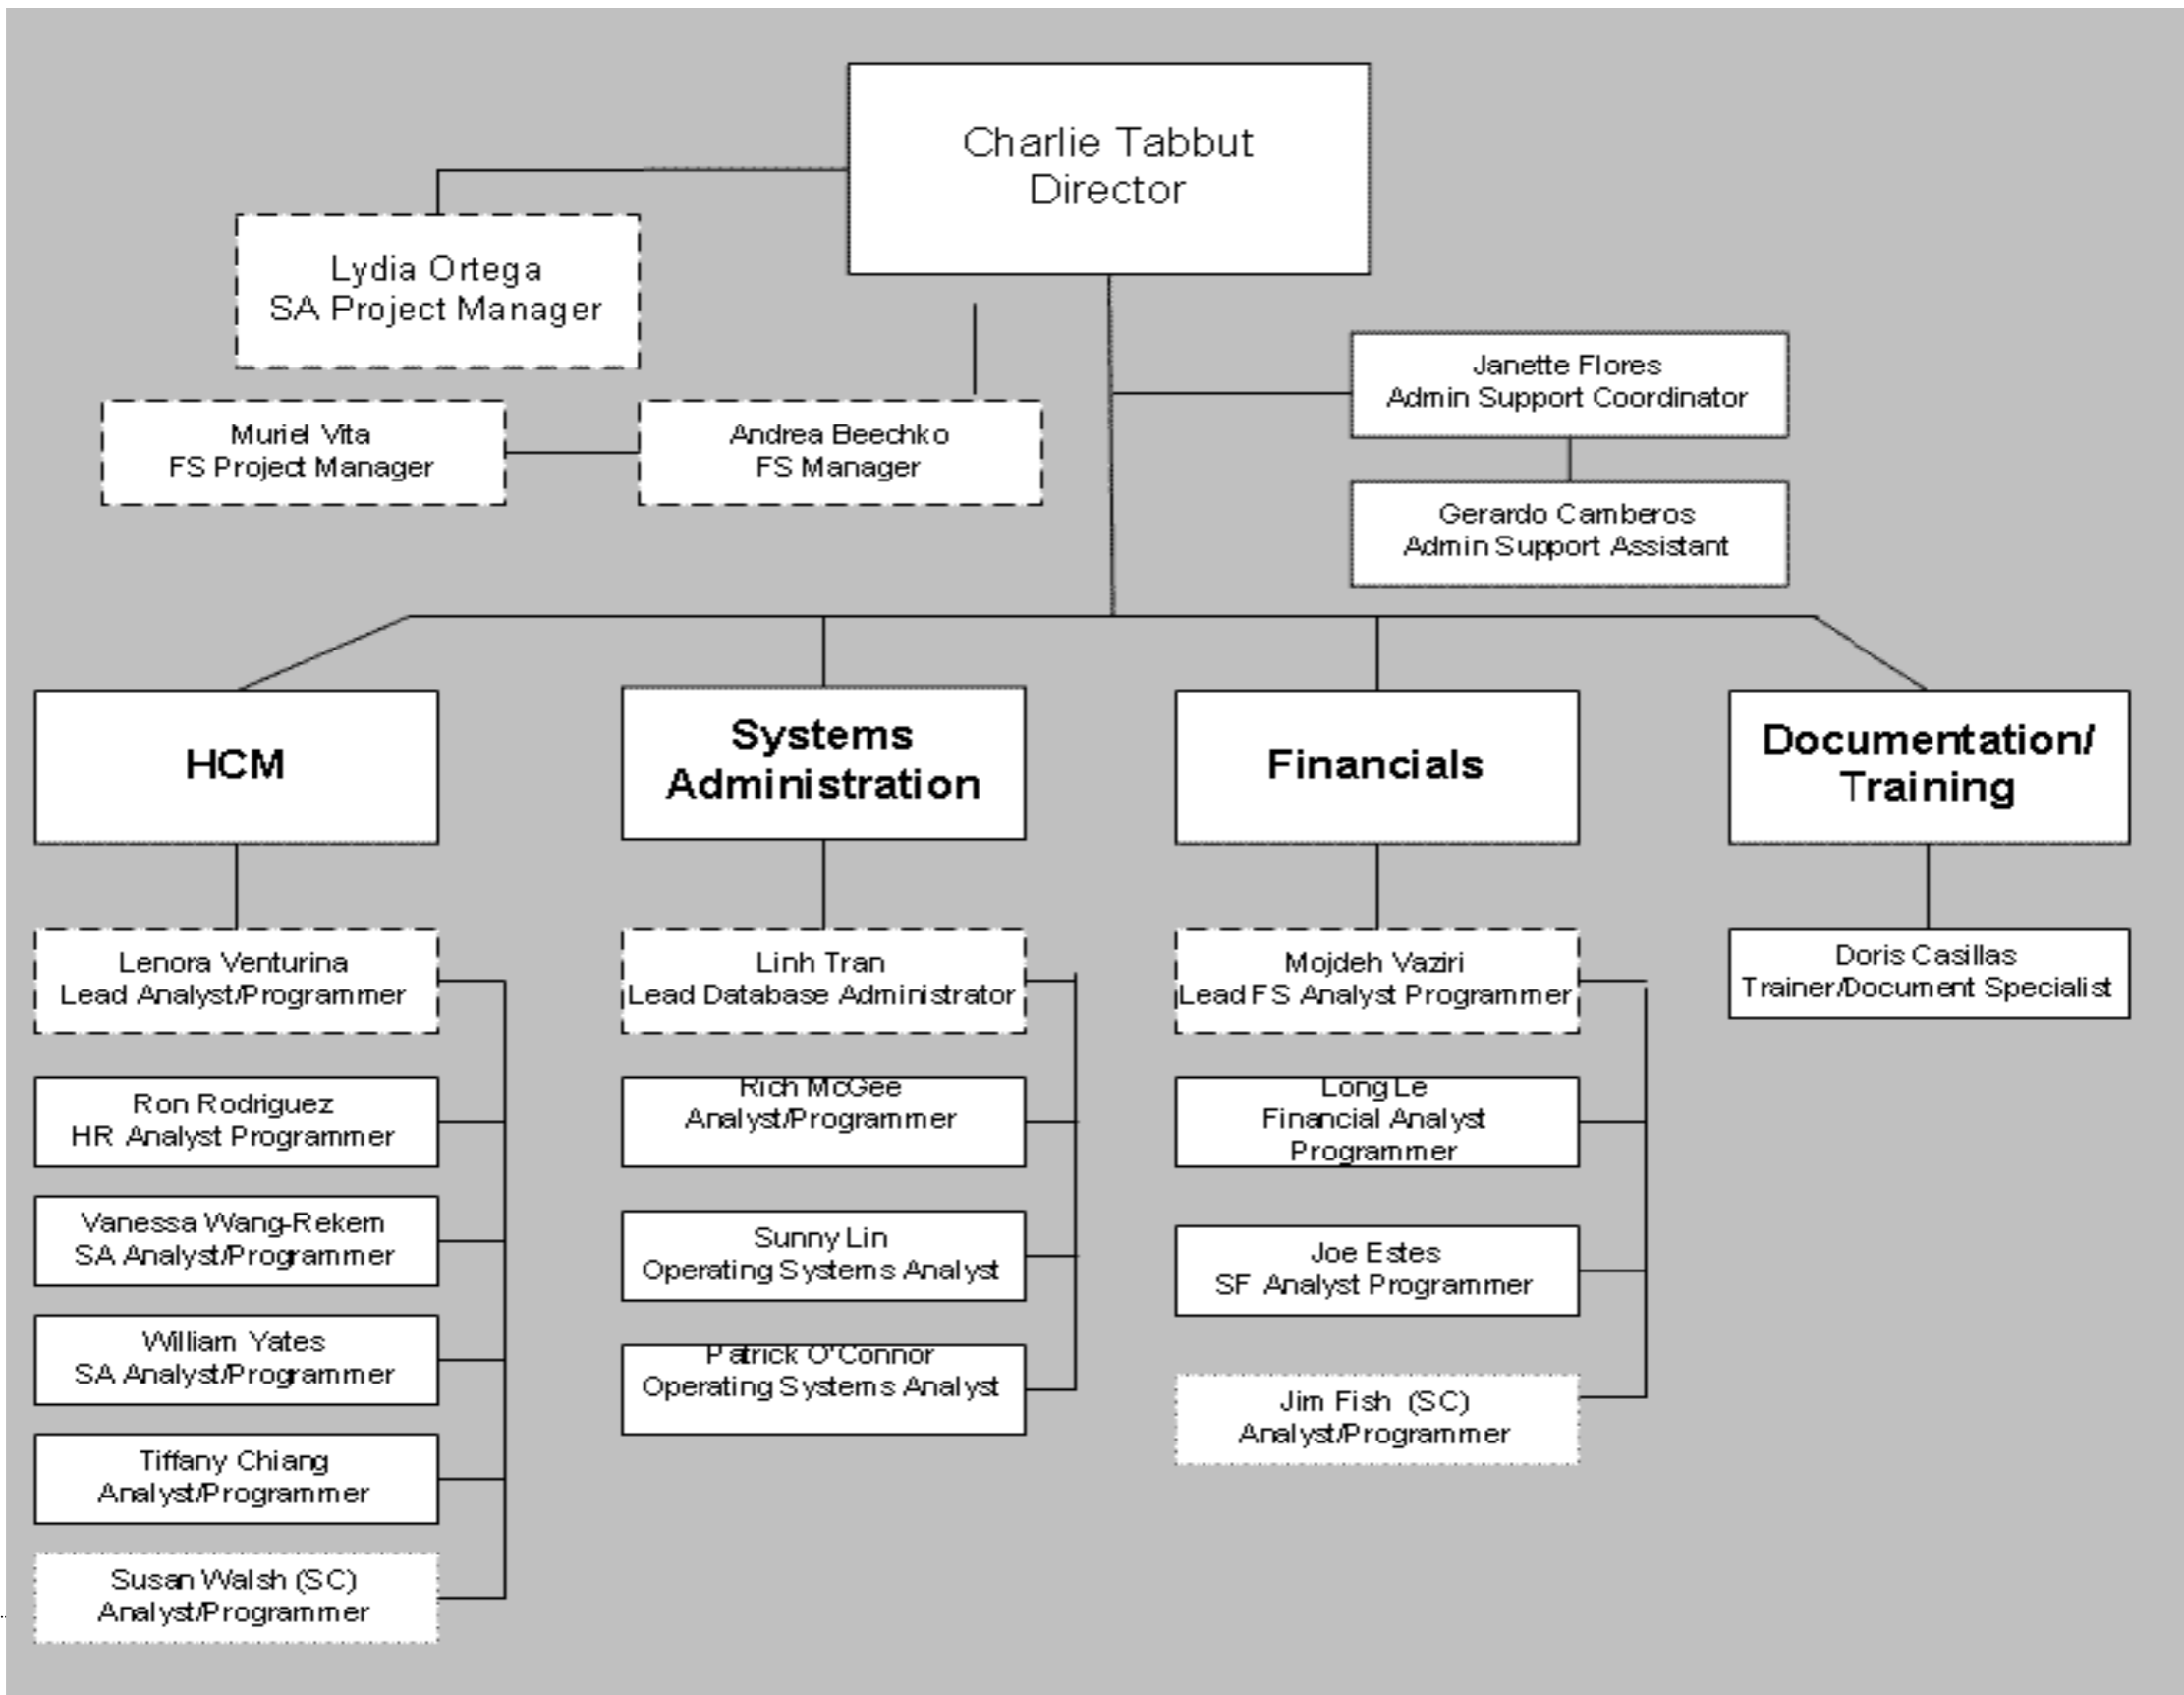

Welcome

Administrative Computing Services
CMS Project Office

Presenters

- Charlie Tabbut, Director, Administrative Computing Services
- Lydia Ortega, CMS SA Project Manager/Director, Office of Record, Registration, and Evaluation
- Sunny Lin, Operating Systems Analyst, ACS/CMS, MS in CS, CSUSB 1999
- Tiffany Chiang, Analyst/Programmer, ACS/CMS, MS in CS, CSUSB 2005
- Patrick O'Connor, Operating Systems Analyst, ACS/CMS, BA in CSE, CSUSB 2010

Customers We Serve

- Providing immediate services
 - ~1300 Faculty and Lecturers
 - 1000+ Staff
- Providing indirect services
 - 21130 students in active status
 - 25754 applicants in active status
 - Affiliates to University

- Commencement Registration and Tickets Distribution
- Teaching Resource Center Event Registration
- HR Training Database
- SOAR

Supported Systems

- Identity Manager
- Identity Federation (Shibboleth)
- Central Authentication Service (CAS)
- Enterprise Directory Services

Technologies Involved

- Oracle Database and PL/SQL
- COBOL
- J2EE
- LDAP/LDAPS, SSH/SFTP
- Digital Certificates/PKI
- Security Assertion Markup Language (SAML)
- Server/Desktop Virtualization and consolidation